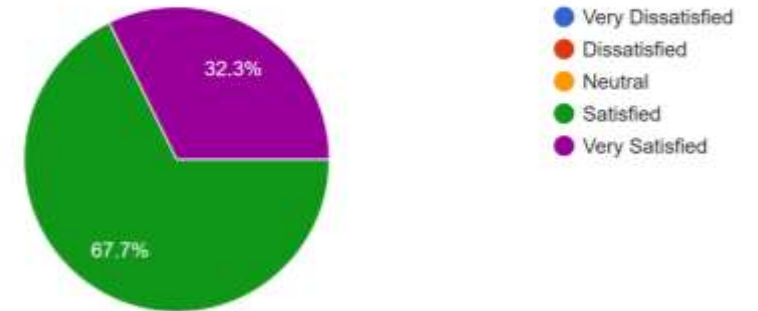

To what extent do you think the institution engages alumni in college activities?

64 responses

How satisfied are you with the overall experience at this college?

65 responses

How satisfied are you with the level of support and encouragement from the college for participating in cultural and sports activities in and outside the campus?

65 responses

PRINCIPAL
SHREE GOKARNANATHESHWARA
COLLEGE, GANDHINAGAR
MANGALORE