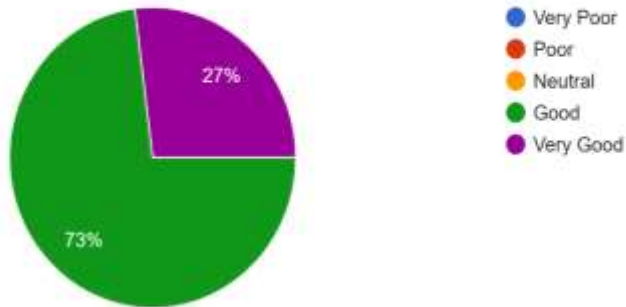

Rate the accessibility and usefulness of ICT resources provided by the college.

63 responses