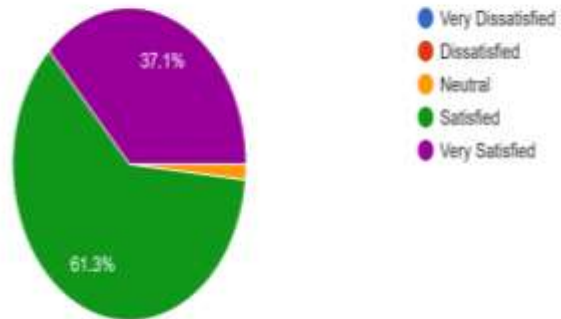

Alumni Satisfaction Survey for 2023-24

How satisfied are you with the course preparedness for Industry and real-world applications?

62 responses