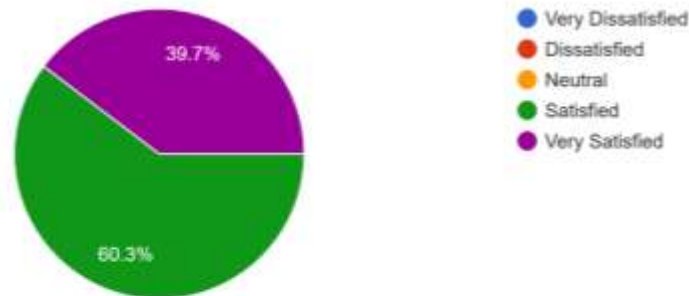

How satisfied are you with the quality of education provided by the college?

63 responses